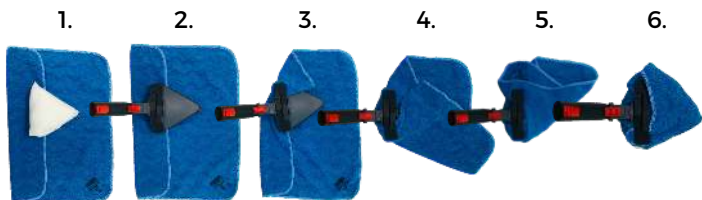

1300 79 50 50

www.steamaustralia.com.au

STEAM OPERATION & MICROFIBRE APPLICATION

Steam levels 1-3 can be selected using the on/off switches located on the hose handle (vi.).

Level 1: Basic Steam

Level 2: Moderate Steam

Level 3: Deep Clean

WARNING: Do not operate hose with steam nozzle pointing at people, animals or electrical equipment/outlets that are sensitive to water and/or heat, such as fire alarm sensors.

To correctly apply the microfibre cloth to the triangle brush, follow the diagram below. Make sure the baseline of the brush is tightly wrapped to ensure steam does not leak.