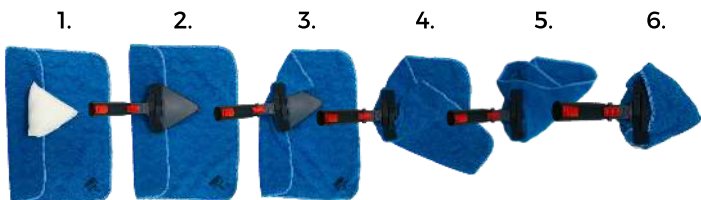

1300 79 50 50

www.steamaustralia.com.au

STEAM OPERATION & MICROFIBRE APPLICATION

Steam levels 1-3 can be selected using the on/off switches located on the hose handle (vi.).

Level 1: Basic Steam

Level 2: Moderate Steam

Level 3: Deep Clean

WARNING: Do not operate hose with steam nozzle pointing at people, animals or electrical equipment/outlets that are sensitive to water and/or heat, such as fire alarm sensors.

To correctly apply the microfibre cloth to the triangle brush, follow the diagram below. Make sure the baseline of the brush is tightly wrapped to ensure steam does not leak.